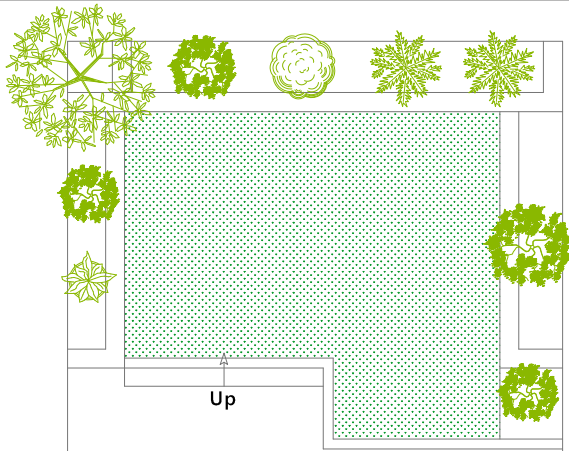

2674 15th Avenue

San Francisco, CA

Patio

Lower Level

Main Level