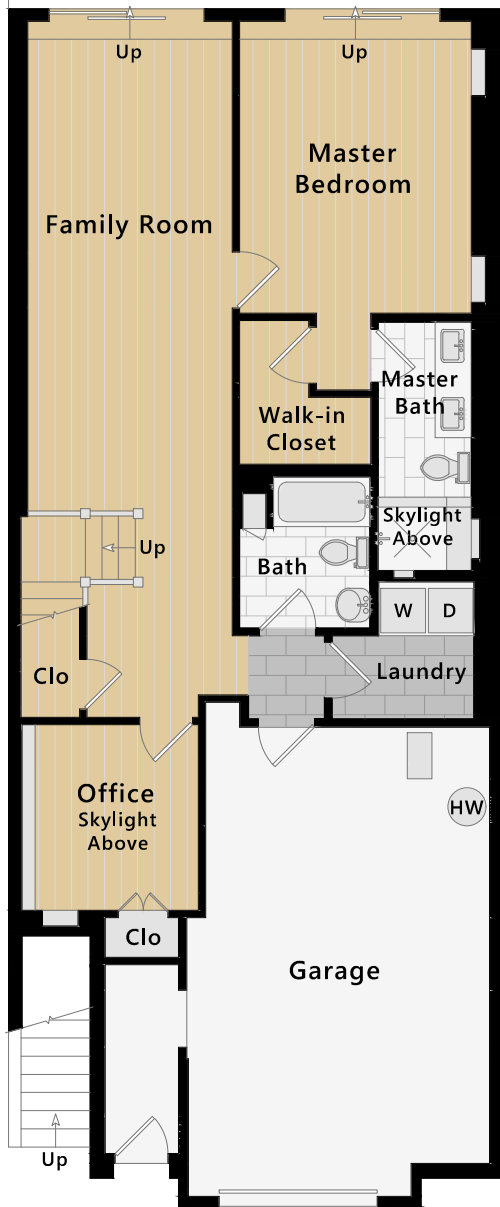

2674 15th Avenue

San Francisco, CA

Patio

Lower Level

Main Level