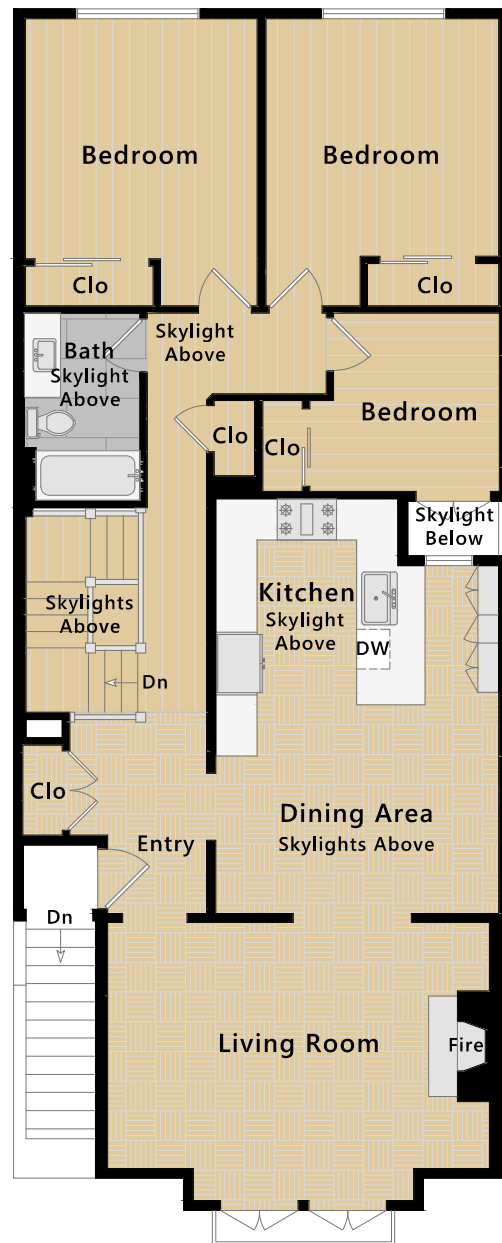

2674 15th Avenue

San Francisco, CA

Patio

Lower Level

Main Level